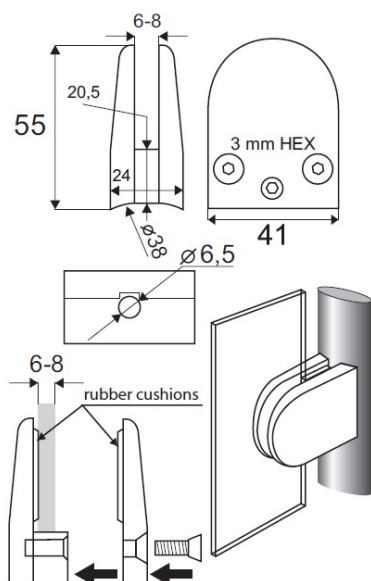

PRODUCT SHEET

Description:

Glass Clamp, "Medium", Zamak, Matt NPL, Bent Tube $\varnothing 38\text{mm}$, F/6-8mm Glass Thickness

Item number:

22.10.176-0

Units	Box	Carton	HS Code	Barcode
Pcs.	10	100	8302419000	
				5704866083096